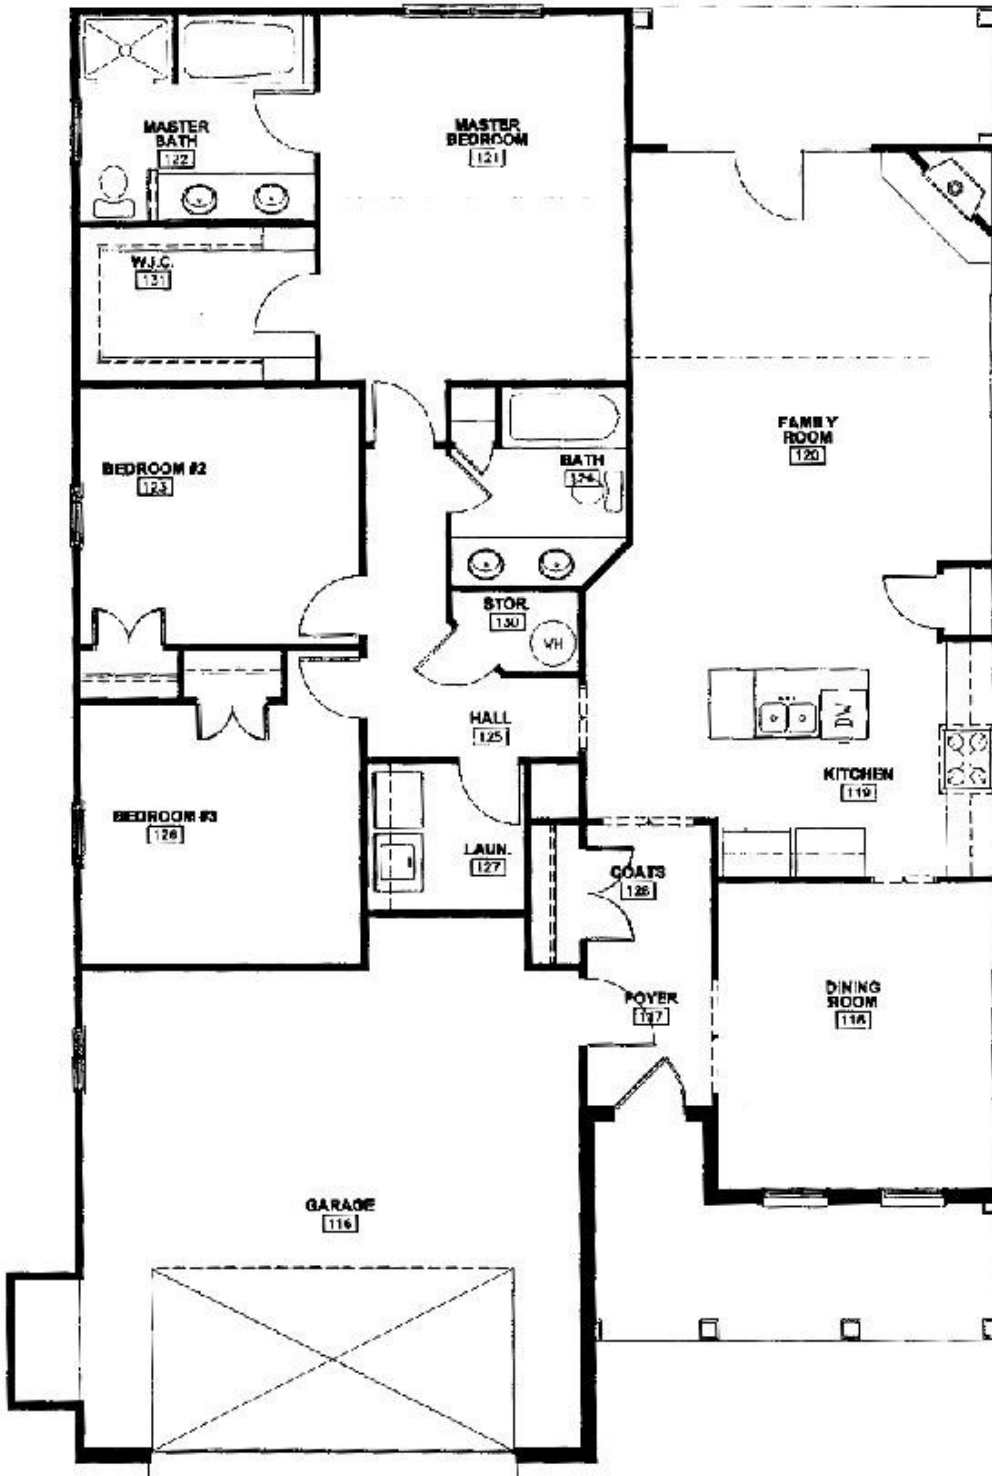

ALTAMIRA

Another Winter-Fields, LLC Development in Botetourt County

The Oaks

The Oaks is our largest single level floor plan at Altamira. The spacious and open living area includes Formal Dining Room, Kitchen with large center island & pantry, and large Family Room. The Master Suite offers large walk-in closet separate tub and shower, and double vanity. Separate Laundry Room and additional nooks in the Garage make great storage space. Lots of options and upgrades available for this low maintenance home.

RE/MAX[®]
Valley, REALTORS.

Nathan Hungate, REALTOR

REMAX Valley

Cell: 540.309.0266

nhungate@msn.com

- ◆ 1811 Finished square feet
- ◆ Large center island in Kitchen
 - ◆ 3BR's and 2 Full Baths
- ◆ Cloverdale Elem., Read Mountain Middle, Lord Botetourt High

www.FieldsConstruction.com

Fields
CONSTRUCTION, INC.
ROANOKE, VA

540.387.4580 phone

540.387.4581 fax

The Oaks

- Dining Room
12'x13.5'
- Eat-In Kitchen
12'x10'
- Great Room
16'x18'
- Master Bedroom
16'x13.5'
- Bedroom 2
12'4" x 11'4"
- Garage
22'x21'
- Patio
16'x6'