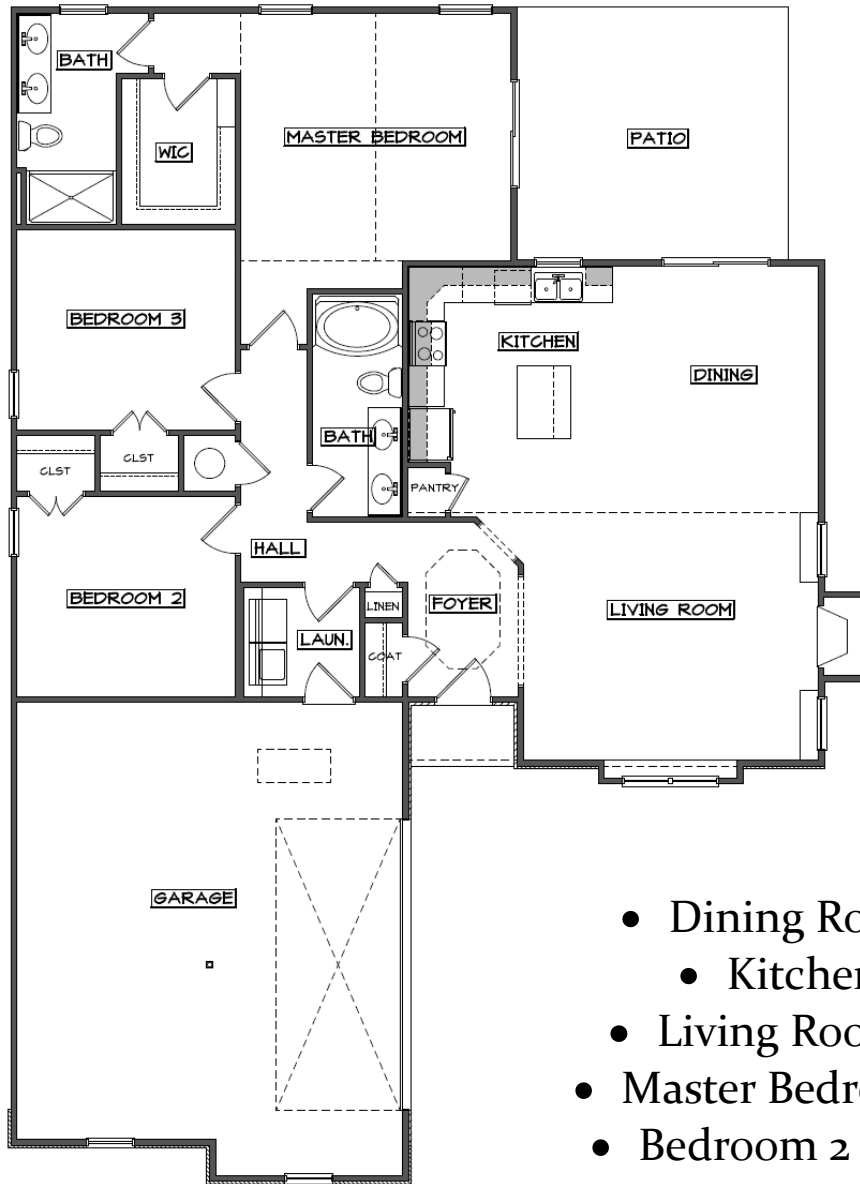

## The Davis

This sensible single level floor plan boasts 3 bedrooms, 2 full baths, and oversized side entry garage. Master Suite includes a huge walk-in closet and double vanity in the bath. The open floor plan flows seamlessly from Living Room with optional built-ins to Kitchen and Dining Room. Spacious Kitchen with center island and pantry. Rear patio perfect for grilling and relaxing. Lots of storage in this low maintenance home.

**RE/MAX**<sup>®</sup>  
Valley, REALTORS.

Nathan Hungate, REALTOR

REMAX Valley

Cell: 540.309.0266

nhungate@msn.com

- ◆ 1570 Finished square feet of living space
  - ◆ 3 BR and 2 BA
  - ◆ Island in Kitchen
- ◆ Cloverdale Elem., Read Mountain Middle, Lord Botetourt High

# The Davis

- Dining Room 13'x12'
  - Kitchen 11'x12'
- Living Room 16.5'x15'
- Master Bedroom 15.5'x15'
- Bedroom 2 and 3 11'x12'
  - Garage 25'x22'
  - Patio 15'x14'

Nathan Hungate—REALTOR  
REMAX Valley  
Cell: 540.309.0266  
nhungate@msn.com  
www.RoanokeSalem.com