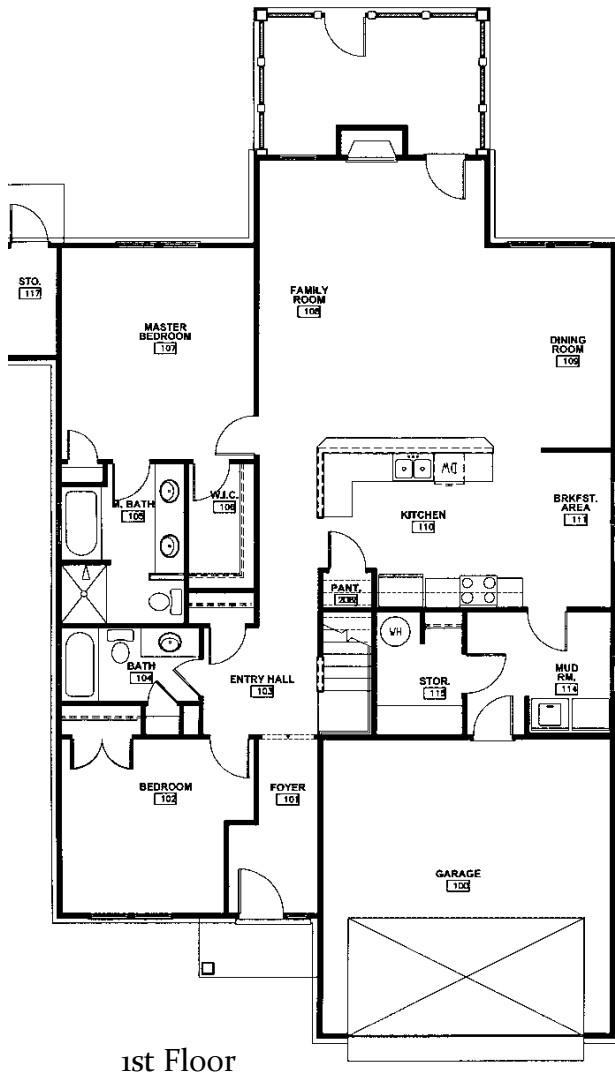

Another Winter-Fields, LLC Development in Botetourt County

The Cypress

The Cypress is our most diverse plan with its second floor option. The first floor offers lots of storage space and open floor plan. Choose to have the second floor for additional finished space or great unfinished walk-up storage with future finishing potential. Master Suite includes large walk-in closet and soaking tub in the bath. The Kitchen opens into the Great Room with breakfast bar seating and pantry. Lots of options and added space for this low maintenance home.

Nathan Hungate, REALTOR
REMAX Valley
Cell: 540.309.0266
nhungate@msn.com

- ◆ 1550 Finished square feet
- ◆ 2100 sq.ft. with upper level option
 - ◆ 2 BR and 2 BA
 - ◆ Large island in Kitchen
- ◆ Cloverdale Elem., Read Mountain Middle, Lord Botetourt High

540.387.4580 phone
540.387.4581 fax

www.FieldsConstruction.com

- Dining Area: 13'8" x 8'
- Eat-In Kitchen: 10' x 16'
 - Great Room: 19' x 15'
- Master Bedroom: 13' x 14.5'
 - Bedroom 2: 12' x 12'
 - Garage: 19.5' x 20'