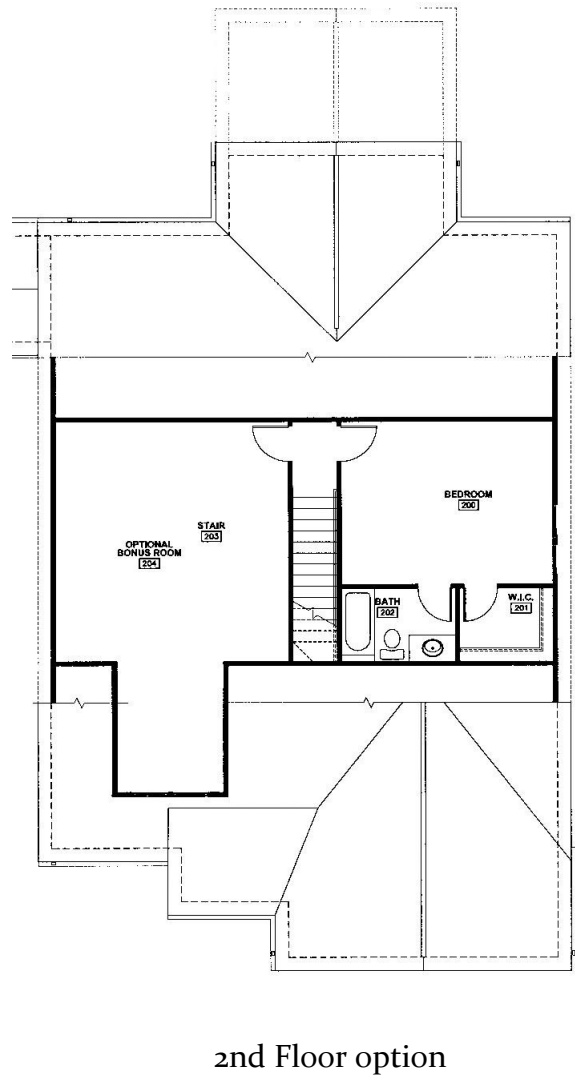

Another Winter-Fields, LLC Development in Botetourt County

The Cypress

The Cypress is our most diverse plan with its second floor option. The first floor offers lots of storage space and open floor plan. Choose to have the second floor for additional finished space or great unfinished walk-up storage with future finishing potential. Master Suite includes large walk-in closet and soaking tub in the bath. The Kitchen opens into the Great Room with breakfast bar seating and pantry. Lots of options and added space for this low maintenance home.

Nathan Hungate, REALTOR
REMAX Valley
Cell: 540.309.0266
nhungate@msn.com

- ◆ 1550 Finished square feet
- ◆ 2100 sq.ft. with upper level option
 - ◆ 2 BR and 2 BA
 - ◆ Large island in Kitchen
- ◆ Cloverdale Elem., Read Mountain Middle, Lord Botetourt High

540.387.4580 phone
540.387.4581 fax

www.FieldsConstruction.com

- Dining Area: 13'8" x 8'
- Eat-In Kitchen: 10' x 16'
 - Great Room: 19' x 15'
- Master Bedroom: 13' x 14.5'
 - Bedroom 2: 12' x 12'
 - Garage: 19.5' x 20'